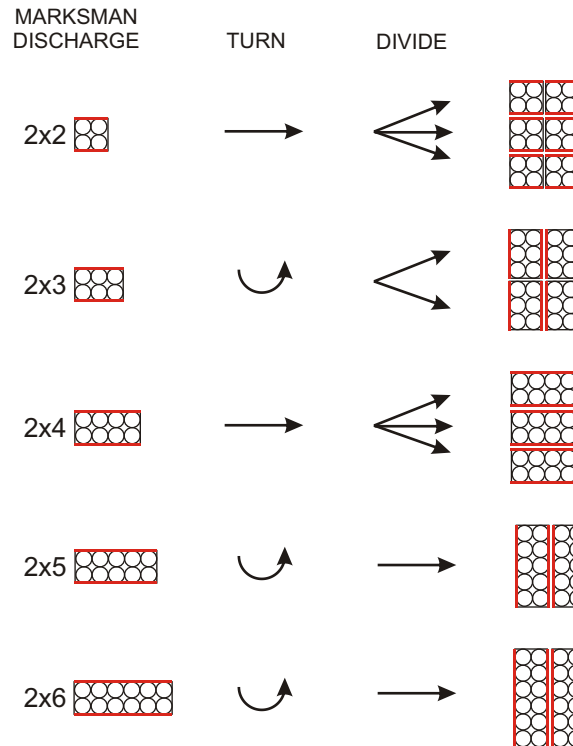

MARKSMAN[®] HIGH SPEED TURNER DIVIDER

WITH PACK REJECT

An efficient, high speed,
turner divider system with
pack reject feature

GRAPHIC PACKAGING
INTERNATIONAL, INC.

Marksman[®] High Speed Turner Divider with Pack Reject

NARROW SIDE LEADING TRAY PATTERN

WIDE SIDE LEADING TRAY PATTERN

KEY FEATURES

- TURNING NARROW SIDE LEADING PACKS AND DIVIDING WITH REJECT LANE ON OPERATOR SIDE
- PROVEN HEINZKILL TECHNOLOGY
- HARD DRIVEN OFF PARENT MACHINE
- MATCHING FRAME AND GUARDS
- SWITCHING ACTIVATED ONLY FOR REJECTED PACKS
- REJECT PACKS DELIVERED NARROW SIDE LEADING
- DRIVEN REJECT CONVEYOR
- ADJUSTABLE DIVIDE CENTERS
- PACKS TURN COUNTERCLOCKWISE