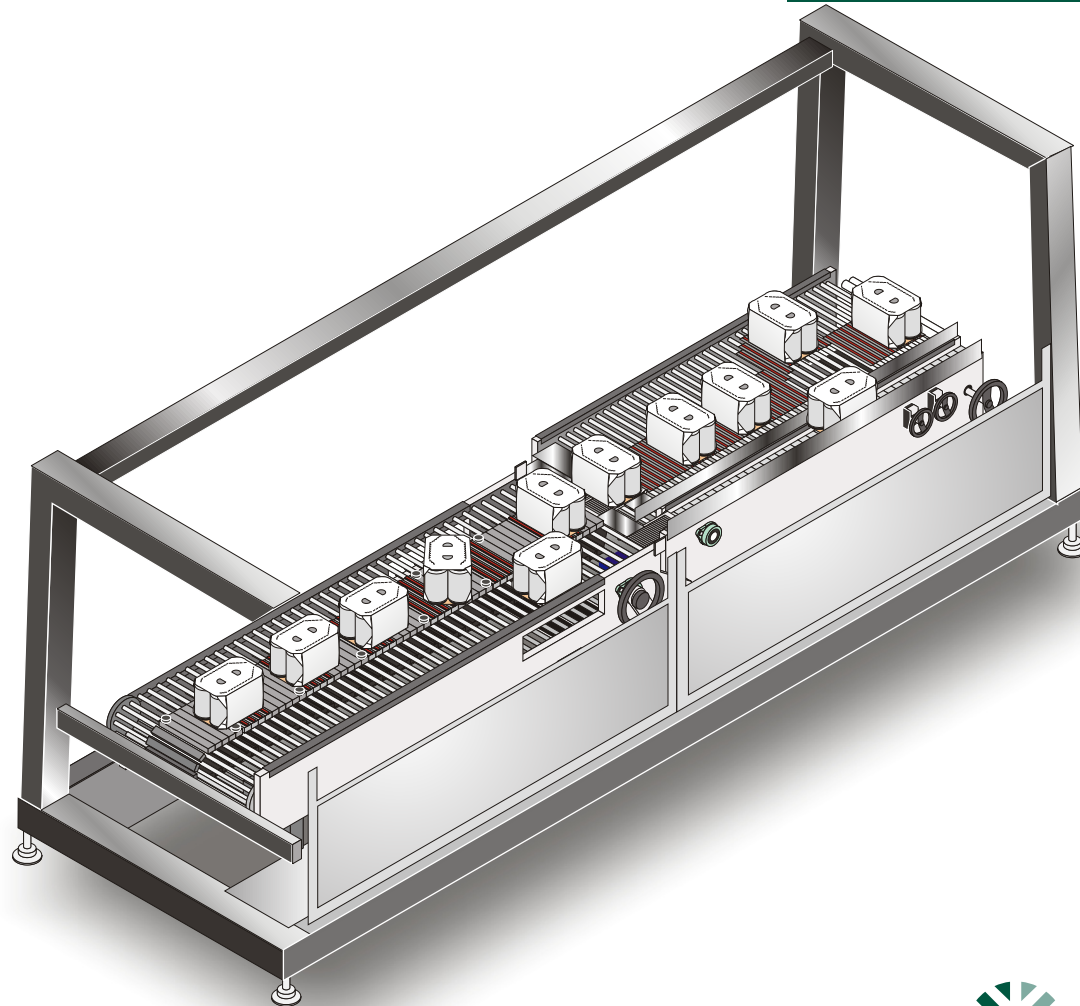

MARKSMAN[®] HIGH SPEED TURNER DIVIDER

WITH PACK REJECT

An efficient, high speed,
turner divider system with
pack reject feature

GRAPHIC PACKAGING
INTERNATIONAL, INC.

Marksman[®] High Speed Turner Divider with Pack Reject

NARROW SIDE LEADING TRAY PATTERN

WIDE SIDE LEADING TRAY PATTERN

KEY FEATURES

- TURNING NARROW SIDE LEADING PACKS AND DIVIDING WITH REJECT LANE ON OPERATOR SIDE
- PROVEN HEINZKILL TECHNOLOGY
- HARD DRIVEN OFF PARENT MACHINE
- MATCHING FRAME AND GUARDS
- SWITCHING ACTIVATED ONLY FOR REJECTED PACKS
- REJECT PACKS DELIVERED NARROW SIDE LEADING
- DRIVEN REJECT CONVEYOR
- ADJUSTABLE DIVIDE CENTERS
- PACKS TURN COUNTERCLOCKWISE