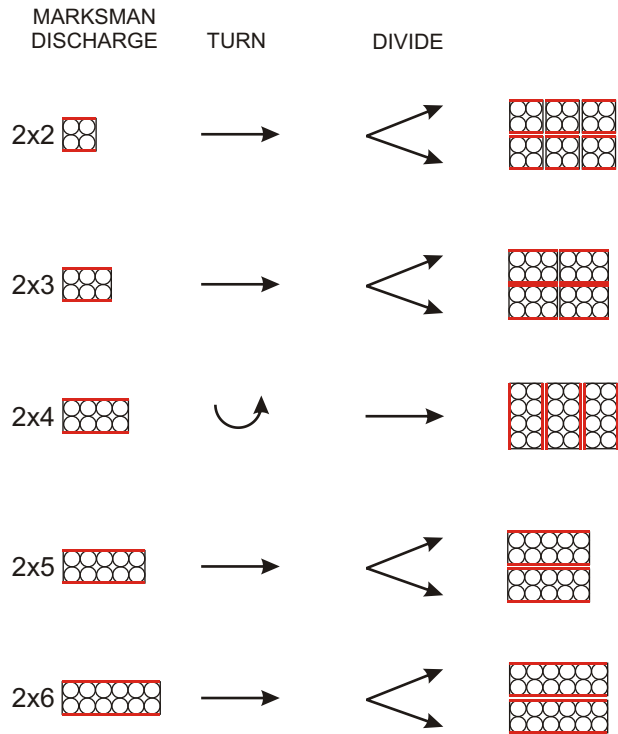

MARKSMAN[®] HIGH SPEED TURNER DIVIDER

WITH PACK REJECT

An efficient, high speed,
turner divider system with
pack reject feature

GRAPHIC PACKAGING
INTERNATIONAL, INC.

Marksman[®] High Speed Turner Divider with Pack Reject

NARROW SIDE LEADING TRAY PATTERN

WIDE SIDE LEADING TRAY PATTERN

KEY FEATURES

- TURNING NARROW SIDE LEADING PACKS AND DIVIDING WITH REJECT LANE ON OPERATOR SIDE
- PROVEN HEINZKILL TECHNOLOGY
- HARD DRIVEN OFF PARENT MACHINE
- MATCHING FRAME AND GUARDS
- SWITCHING ACTIVATED ONLY FOR REJECTED PACKS
- REJECT PACKS DELIVERED NARROW SIDE LEADING
- DRIVEN REJECT CONVEYOR
- ADJUSTABLE DIVIDE CENTERS
- PACKS TURN COUNTERCLOCKWISE