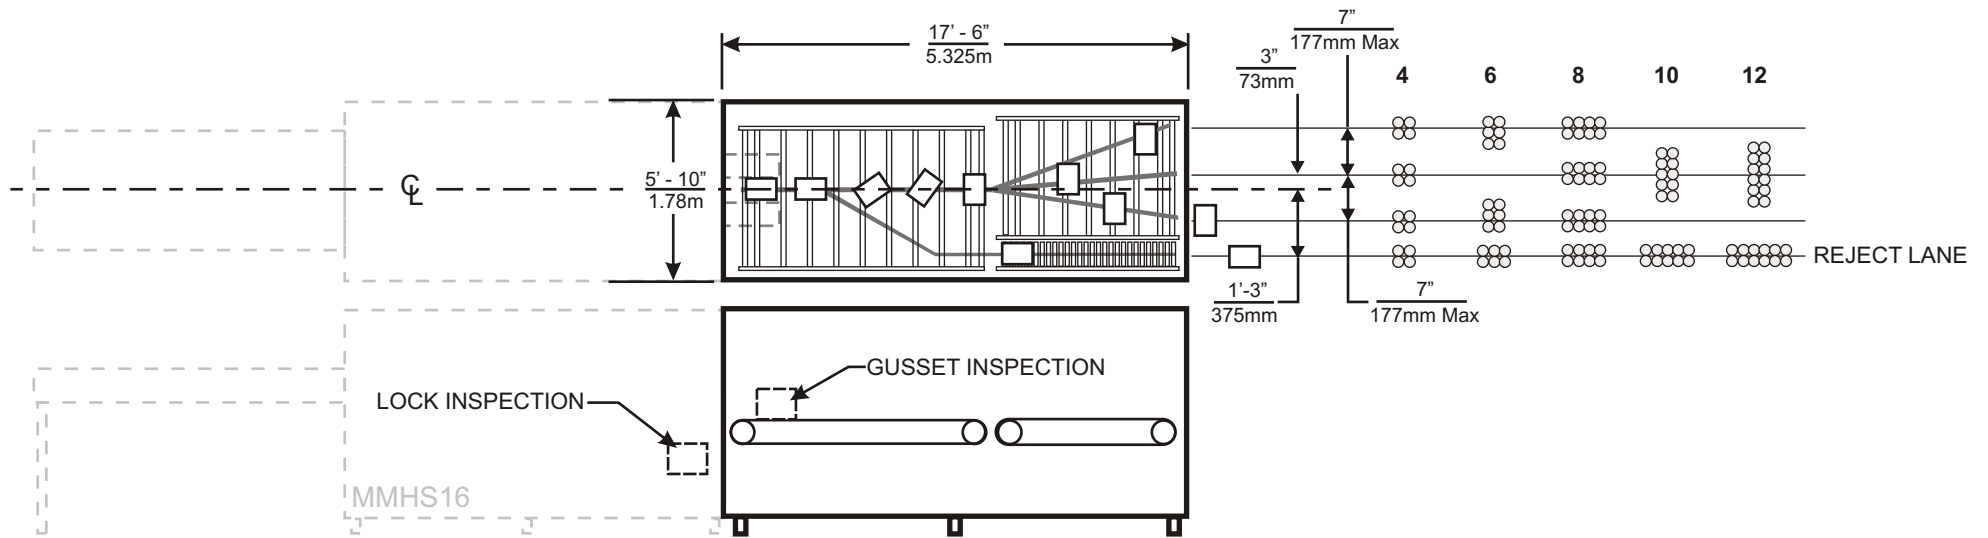

MARKSMAN[®] HIGH SPEED TURNER DIVIDER

WITH PACK REJECT

An efficient, high speed,
turner divider system with
pack reject feature

GRAPHIC PACKAGING
INTERNATIONAL, INC.

Marksman[®] High Speed Turner Divider with Pack Reject

NARROW SIDE LEADING TRAY PATTERN

WIDE SIDE LEADING TRAY PATTERN

KEY FEATURES

- TURNING NARROW SIDE LEADING PACKS AND DIVIDING WITH REJECT LANE ON OPERATOR SIDE
- PROVEN HEINZKILL TECHNOLOGY
- HARD DRIVEN OFF PARENT MACHINE
- MATCHING FRAME AND GUARDS
- SWITCHING ACTIVATED ONLY FOR REJECTED PACKS
- REJECT PACKS DELIVERED NARROW SIDE LEADING
- DRIVEN REJECT CONVEYOR
- ADJUSTABLE DIVIDE CENTERS
- PACKS TURN COUNTERCLOCKWISE