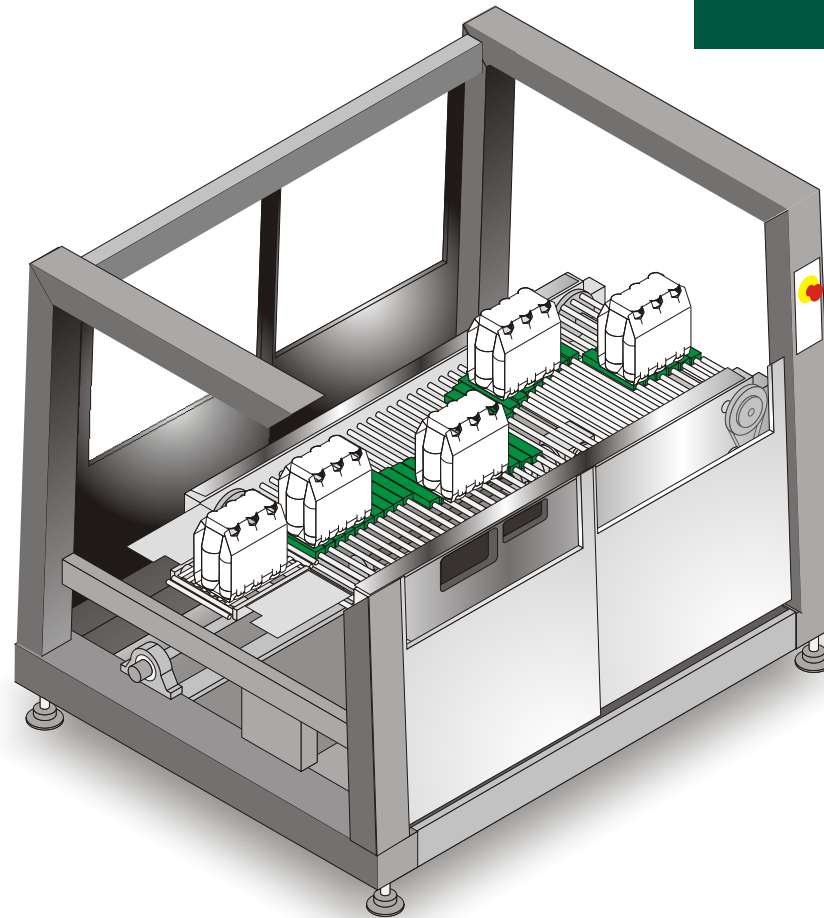

# MARKSMAN<sup>®</sup> DIVIDER

MARKSMAN DIVIDER

An efficient, medium speed,  
divider system

**GRAPHIC PACKAGING**  
INTERNATIONAL, INC.

# Marksman<sup>®</sup> Divider

## Machine Footprint

MARKSMAN DIVIDER PITCH	MARKSMAN LANE DIVIDE OPTIONS	FRAME LENGTH	
		SHORT BED	LONG BED
10"	2 WAY ONLY 2 AND 3 WAY 3 WAY ONLY	65"	95"
12.5"	2 WAY ONLY 2 AND 3 WAY 3 WAY ONLY	80"	80"
15"	2 WAY ONLY	65"	80"
	2 AND 3 WAY 3 WAY ONLY	95"	95"
20"	2 WAY ONLY 2 AND 3 WAY	65"	125"
	3 WAY ONLY	65"	95"

### KEY FEATURES

- DIVIDING NARROW SIDE LEADING PACKS
- HARD DRIVEN OFF PARENT MACHINE
- MATCHING FRAME AND GUARDS
- 4 AND 6 LANE DIVIDER OPTIONS  
AVAILABLE FOR 1 BY PACKS
- NO TOOL CHANGEOVERS
- SHORT OR LONG BED VERSIONS  
DEPENDANT ON SPEED AND PACK  
STABILITY
- AVAILABLE IN VARIOUS PITCHES TO SUIT  
SPECIFIC APPLICATIONS