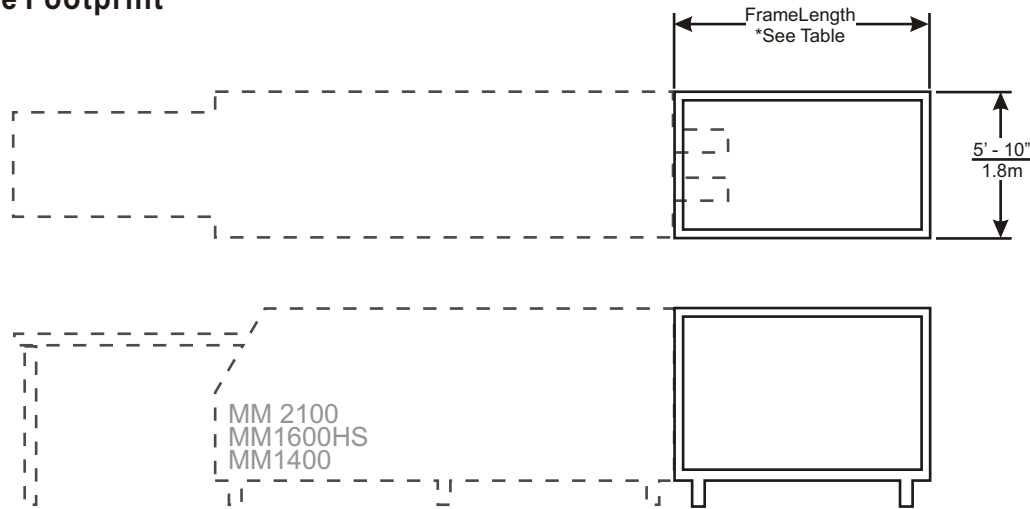

## Machine Footprint

MARKSMAN DIVIDER PITCH	MARKSMAN LANE DIVIDE OPTIONS	FRAME LENGTH	
		SHORT BED	LONG BED
10"	2 WAY ONLY 2 AND 3 WAY 3 WAY ONLY	65"	95"
12.5"	2 WAY ONLY 2 AND 3 WAY 3 WAY ONLY	80"	80"
15"	2 WAY ONLY	65"	80"
	2 AND 3 WAY 3 WAY ONLY	95"	95"
20"	2 WAY ONLY 2 AND 3 WAY	65"	125"
	3 WAY ONLY	65"	95"

### KEY FEATURES

- DIVIDING NARROW SIDE LEADING PACKS
- HARD DRIVEN OFF PARENT MACHINE
- MATCHING FRAME AND GUARDS
- 4 AND 6 LANE DIVIDER OPTIONS  
AVAILABLE FOR 1 BY PACKS
- NO TOOL CHANGEOVERS
- SHORT OR LONG BED VERSIONS  
DEPENDANT ON SPEED AND PACK  
STABILITY
- AVAILABLE IN VARIOUS PITCHES TO SUIT  
SPECIFIC APPLICATIONS